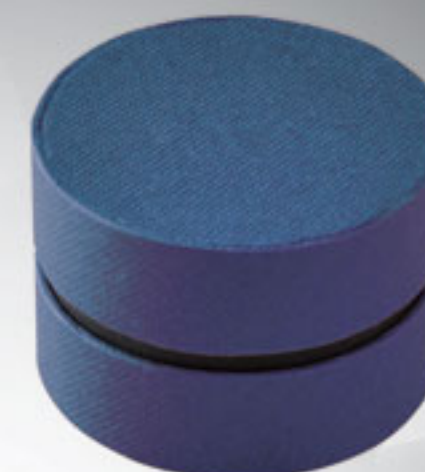

Imitation Leather

Ring Box

Black (IL:RB-7260)
34×34×25mm

Earring Box

Black (IL:EB-7261)
51×51×31mm

Imitation Leather

Bangle Box

Black (IL:BB-7104)
101×90×25mm

Chain Box

Black (IL:CB-7263)
219×44×23mm

Imitation Leather

Mid. Necklace Box
Black [IL : NB (M) -7108]
210×185×26mm

Large Necklace Box
Black [IL : NB (L) -7109]
280×205×33mm

Paper Ring Box D48×33mm

Black
[NTE : BL-RB-7606]

Dark Blue
[NTE : DB-RB-7606]

Dark Red
[NTE : DR-RB-7606]

Pink
[GR : PK-RB-7606]

Paper Earring Box 51×51×31mm

7

Paper Mid.Necklace Box 210×185×26mm

8

Paper Chain Box 219×44×23mm