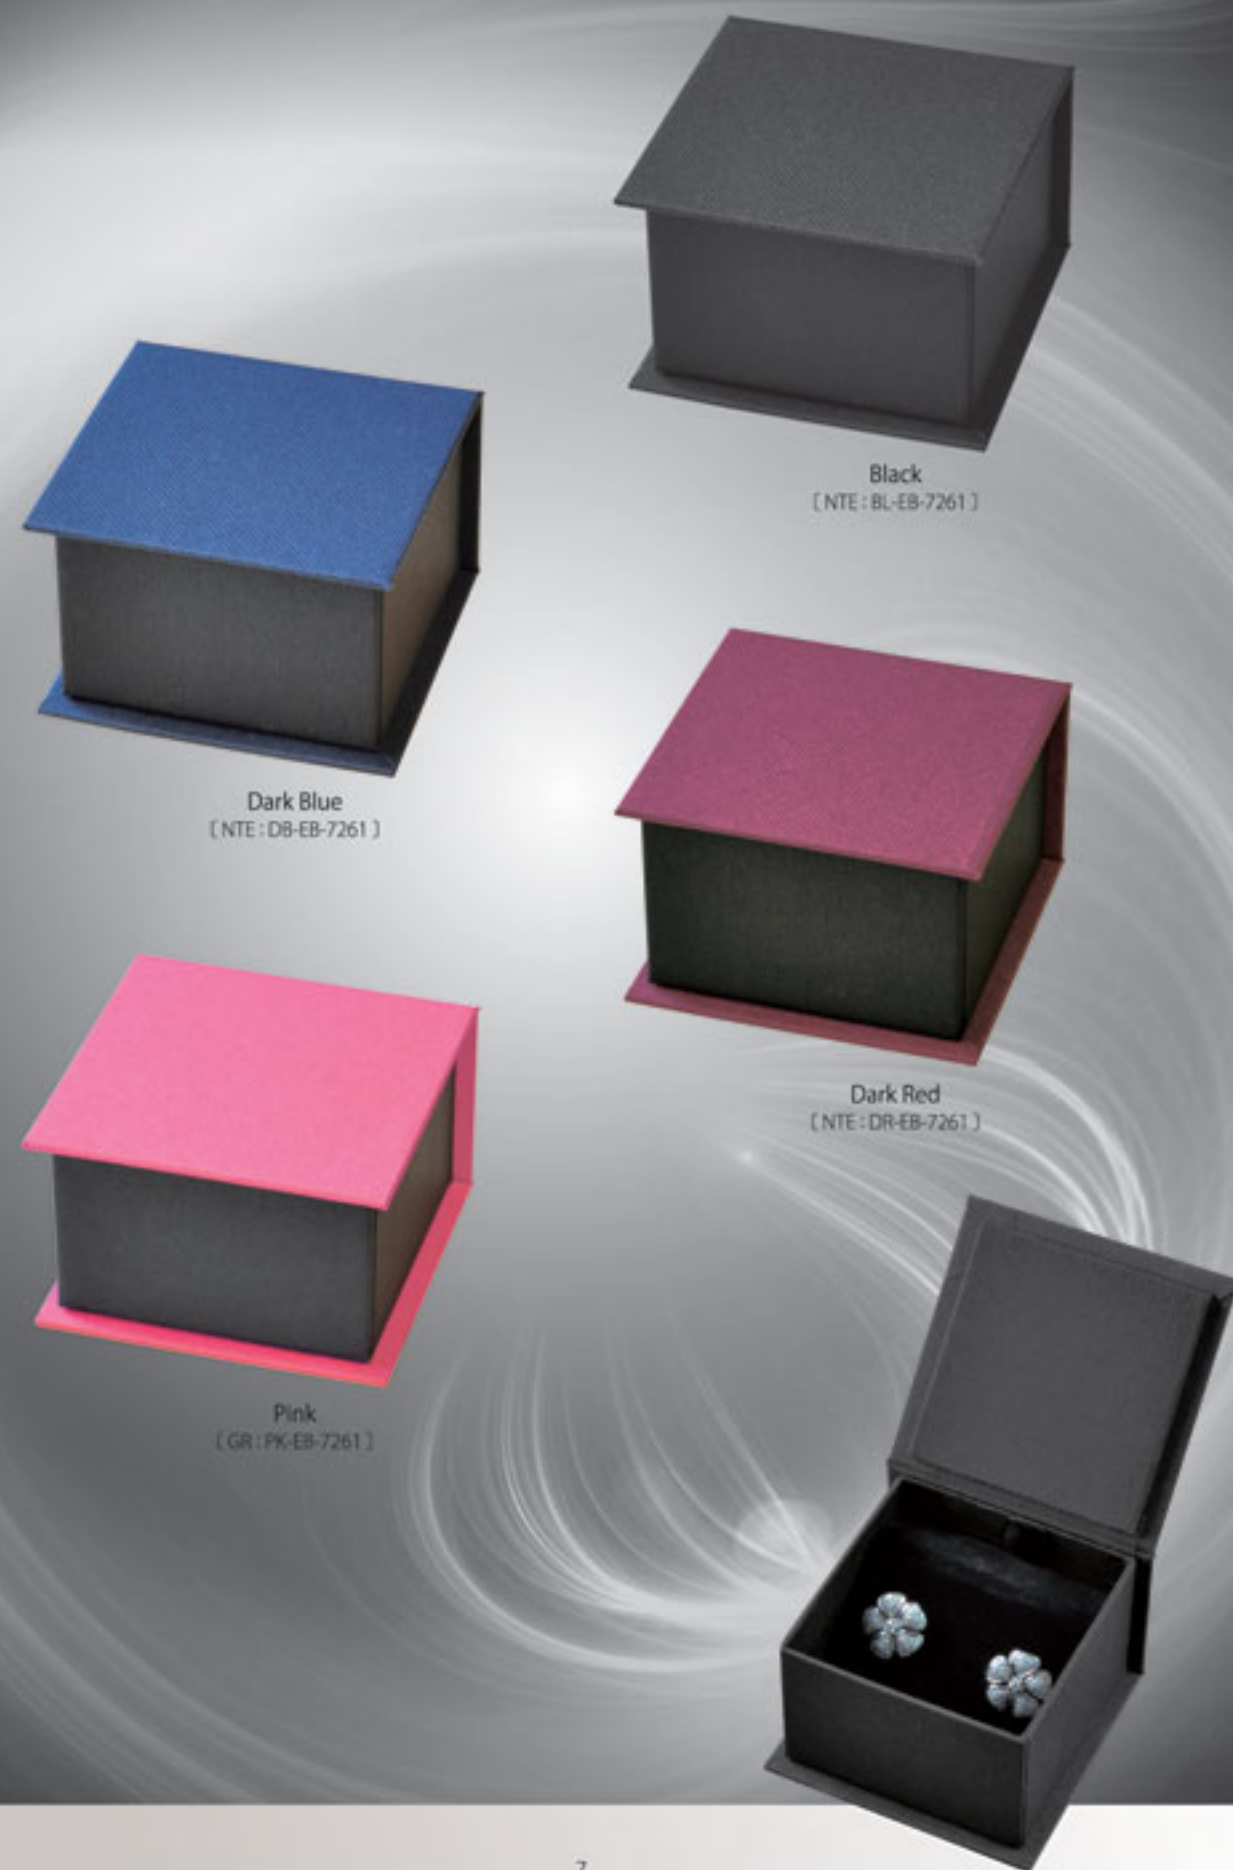

It will hide in the palm of your hand, yet create happy surprise
when you dramatically reveal it.

Whether you want to give a casual gift or are hoping to impress,
this easy-to-carry, small promise ring box will be a perfect choice
that will please even the most exacting receiver.

Ring Box.....	3
Earring Box.....	3
Bangle Box.....	4
Chain Box.....	4
Mid.Necklace Box.....	5
Large Necklace Box.....	5

Paper

Ring Box.....	6
Earring Box.....	7
Mid.Necklace Box.....	8
Chain Box.....	9
Bangle Box.....	10

Dark Blue
[NTE : DB-RB-7606]

Dark Red
[NTE : DR-RB-7606]

Pink
[GR : PK-RB-7606]

Paper Earring Box 51×51×31mm

7

Paper Mid.Necklace Box 210×185×26mm

8

Paper Chain Box 219×44×23mm

Black
[NTE: BL-CB-7263]

Dark Blue
[NTE: DB-CB-7263]

Dark Red
[NTE: DR-CB-7263]

Pink
[GR: PK-CB-7263]

Paper Bangle Box 101×90×25mm

Black
[NTE: BL-BB-7104]

Dark Blue
[NTE: DB-BB-7104]

Dark Red
[NTE: DR-BB-7104]